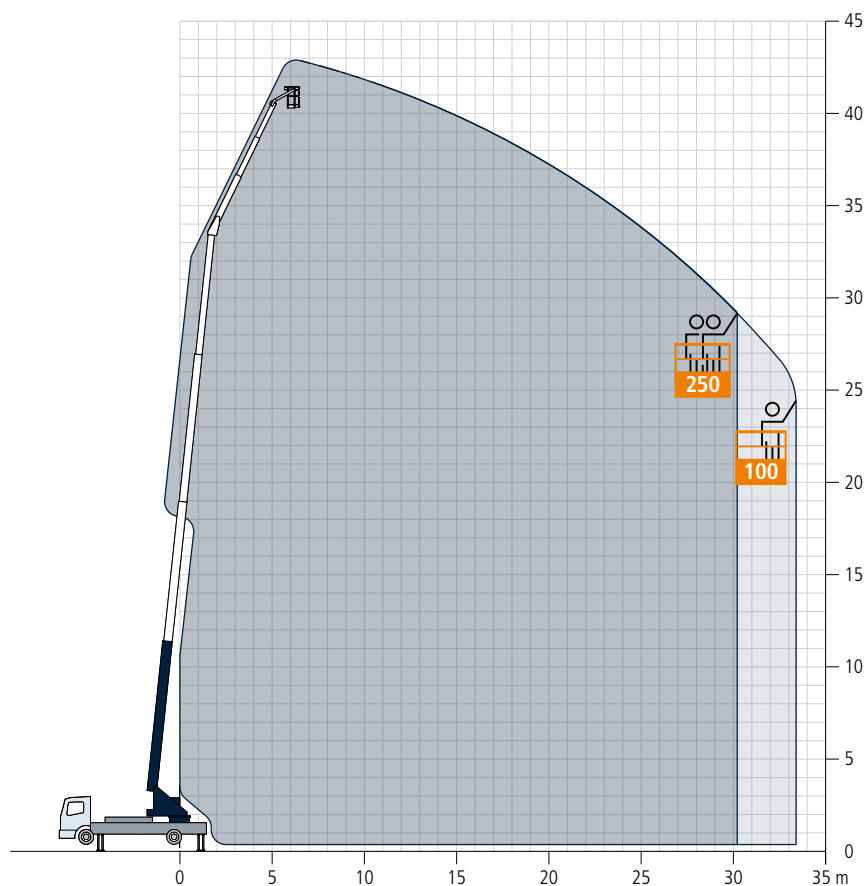

Truck Crane AK 42/4000

Technical Data

Permissible gross vehicle weight (t)	16 / 18
Max. payload (kg)	2.000 (optional 4.000)
Max. extension length (m)	42,0
Working height up to boom (m)	33,7
Boom extendable (m)	4,6 / 6,8 / 9,0
Boom payload (kg)	2.000 / 1.500 / 800
Main mast angle (degrees)	87
Boom angle (degrees)	157
Pivoting range (degrees)	+/- 310
Hook speed (m/min)	50
Range for crane operation at 250 kg (m)	35,0 / 32,3
Range for crane operation at 500 kg (m)	30,0 / 28,0
Range for crane operation at 1 t (m)	22,0 / 21,0
Range for crane operation at 2 t (m)	14,0 / 14,0
Range for crane operation at 4 t (m)	8,2 / 8,2
Range for crane operation at 6 t (m)	-
Range for crane operation at 12 t (m)	-
Range for platform operation with rotatable basket (m)	30,2 / 27,5 at 250 kg 33,0 / 30,0 at 100 kg
Range for platform operation with hooped basket (m)	30,2 / 27,5 at 250 kg 33,0 / 30,0 at 100 kg
Working height with rotatable basket max. (m)	38,1
Working height with hooped basket max. (m)	42,2

All rights reserved for changes. All specified values are maximum values.

The AK 42/4000 is the power pack on a 15 t truck. Thanks to its 2 t winch this crane easily lifts heavy loads with and underlines its strengths by surpassing working ranges. The compact truck crane lifts a maximum load of 4 t and reaches a maximum radius of 22 m with a load of 1000 kg. This performance data shows that the AK 42/4000 is the perfect crane for ambitious roofers, carpenters or even solar and metal manufacturers.

This versatile crane can be converted into a fully-fledged work platform in short time thanks to its Easy-Lock-System. The particular strong aluminium boom always guarantees precise lowering of the load.

Böcker
MY WAY TO THE TOP

Working range crane operation

Working range platform operation

All weights are in kg.
Measurements can fluctuate slightly.

Dimensions

All weights are in kg.
Measurements can fluctuate slightly.