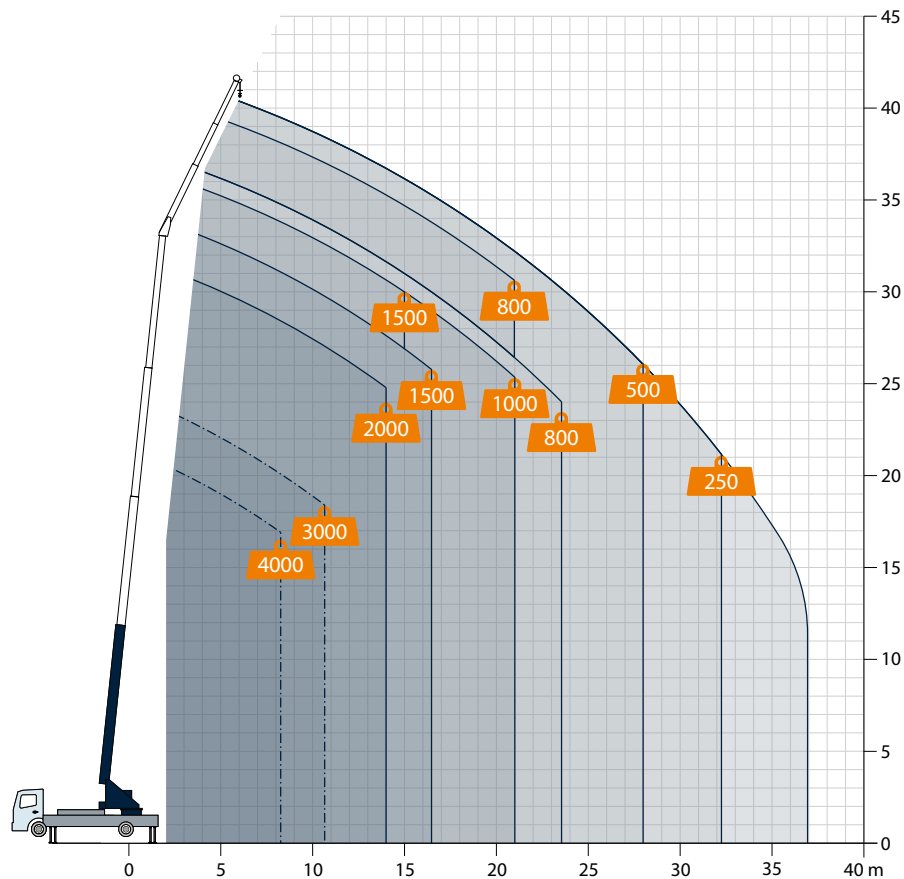

Truck Crane AK 42/4000

Technical Data

Permissible gross vehicle weight (t)	16 / 18
Max. payload (kg)	2.000 (optional 4.000)
Max. extension length (m)	42,0
Working height up to boom (m)	33,7
Boom extendable (m)	4,6 / 6,8 / 9,0
Boom payload (kg)	2.000 / 1.500 / 800
Main mast angle (degrees)	87
Boom angle (degrees)	157
Pivoting range (degrees)	+/- 310
Hook speed (m/min)	50
Range for crane operation at 250 kg (m)	35,0 / 32,3
Range for crane operation at 500 kg (m)	30,0 / 28,0
Range for crane operation at 1 t (m)	22,0 / 21,0
Range for crane operation at 2 t (m)	14,0 / 14,0
Range for crane operation at 4 t (m)	8,2 / 8,2
Range for crane operation at 6 t (m)	-
Range for crane operation at 12 t (m)	-
Range for platform operation with rotatable basket (m)	30,2 / 27,5 at 250 kg 33,0 / 30,0 at 100 kg
Range for platform operation with hooped basket (m)	30,2 / 27,5 at 250 kg 33,0 / 30,0 at 100 kg
Working height with rotatable basket max. (m)	38,1
Working height with hooped basket max. (m)	42,2

All rights reserved for changes. All specified values are maximum values.

The AK 42/4000 is the power pack on a 15 t truck. Thanks to its 2 t winch this crane easily lifts heavy loads with and underlines its strengths by surpassing working ranges. The compact truck crane lifts a maximum load of 4 t and reaches a maximum radius of 22 m with a load of 1000 kg. This performance data shows that the AK 42/4000 is the perfect crane for ambitious roofers, carpenters or even solar and metal manufacturers.

This versatile crane can be converted into a fully-fledged work platform in short time thanks to its Easy-Lock-System. The particular strong aluminium boom always guarantees precise lowering of the load.

Böcker
MY WAY TO THE TOP

Working range crane operation

Working range platform operation

All weights are in kg.
Measurements can fluctuate slightly.

Dimensions

All weights are in kg.
Measurements can fluctuate slightly.