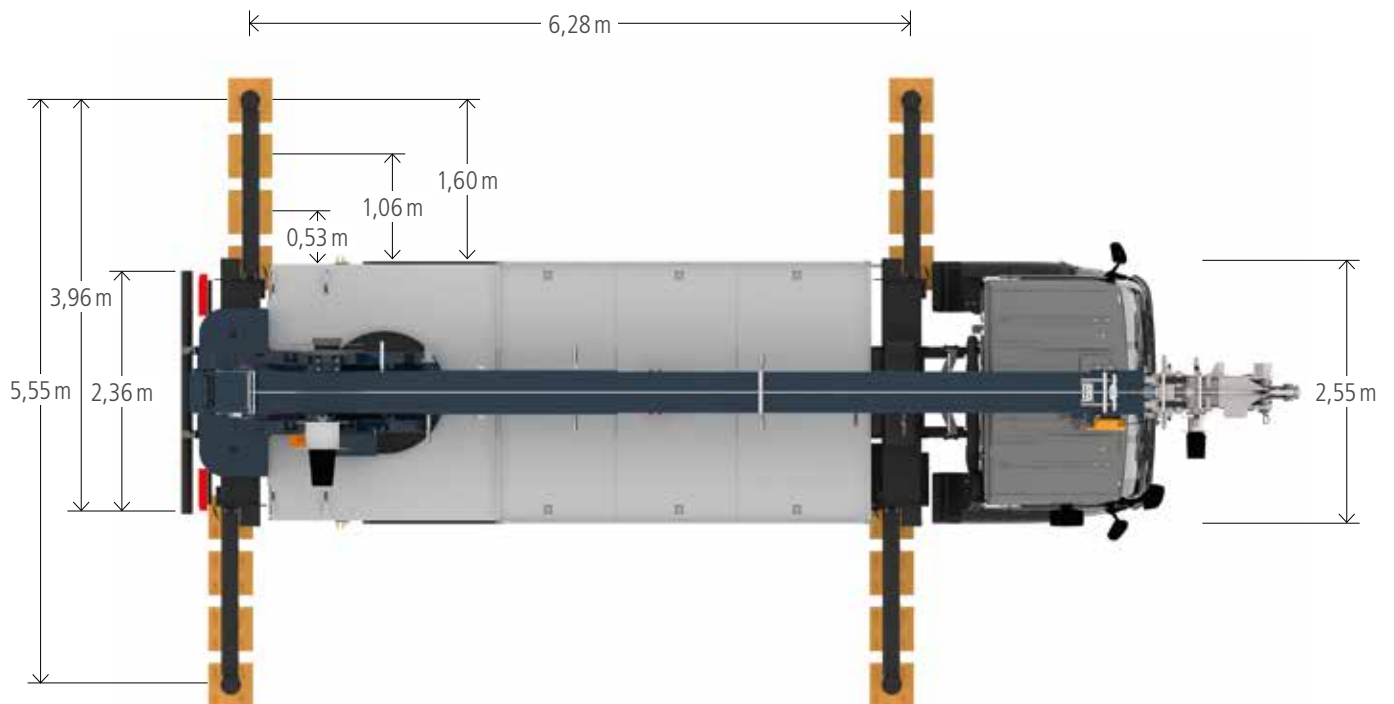

Truck Crane AK 42/4000

Technical Data

Permissible gross vehicle weight (t)	16 / 18
Max. payload (kg)	2.000 (optional 4.000)
Max. extension length (m)	42,0
Working height up to boom (m)	33,7
Boom extendable (m)	4,6 / 6,8 / 9,0
Boom payload (kg)	2.000 / 1.500 / 800
Main mast angle (degrees)	87
Boom angle (degrees)	157
Pivoting range (degrees)	+/- 310
Hook speed (m/min)	50
Range for crane operation at 250 kg (m)	35,0 / 32,3
Range for crane operation at 500 kg (m)	30,0 / 28,0
Range for crane operation at 1 t (m)	22,0 / 21,0
Range for crane operation at 2 t (m)	14,0 / 14,0
Range for crane operation at 4 t (m)	8,2 / 8,2
Range for crane operation at 6 t (m)	-
Range for crane operation at 12 t (m)	-
Range for platform operation with rotatable basket (m)	30,2 / 27,5 at 250 kg 33,0 / 30,0 at 100 kg
Range for platform operation with hooped basket (m)	30,2 / 27,5 at 250 kg 33,0 / 30,0 at 100 kg
Working height with rotatable basket max. (m)	38,1
Working height with hooped basket max. (m)	42,2

All rights reserved for changes. All specified values are maximum values.

The AK 42/4000 is the power pack on a 15 t truck. Thanks to its 2 t winch this crane easily lifts heavy loads with and underlines its strengths by surpassing working ranges. The compact truck crane lifts a maximum load of 4 t and reaches a maximum radius of 22 m with a load of 1000 kg. This performance data shows that the AK 42/4000 is the perfect crane for ambitious roofers, carpenters or even solar and metal manufacturers.

This versatile crane can be converted into a fully-fledged work platform in short time thanks to its Easy-Lock-System. The particular strong aluminium boom always guarantees precise lowering of the load.

Böcker
MY WAY TO THE TOP

Working range crane operation

Working range platform operation

All weights are in kg.
Measurements can fluctuate slightly.

Dimensions

All weights are in kg.
Measurements can fluctuate slightly.