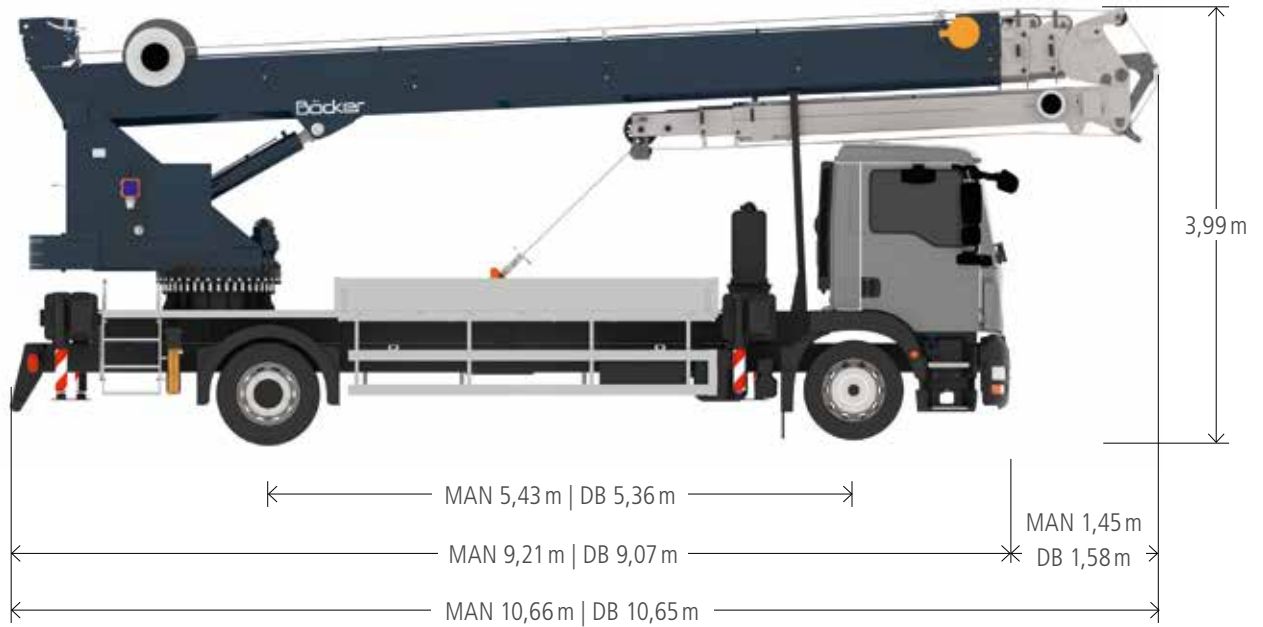

Truck Crane AK 42/4000

Technical Data

Permissible gross vehicle weight (t)	16 / 18
Max. payload (kg)	2.000 (optional 4.000)
Max. extension length (m)	42,0
Working height up to boom (m)	33,7
Boom extendable (m)	4,6 / 6,8 / 9,0
Boom payload (kg)	2.000 / 1.500 / 800
Main mast angle (degrees)	87
Boom angle (degrees)	157
Pivoting range (degrees)	+/- 310
Hook speed (m/min)	50
Range for crane operation at 250 kg (m)	35,0 / 32,3
Range for crane operation at 500 kg (m)	30,0 / 28,0
Range for crane operation at 1 t (m)	22,0 / 21,0
Range for crane operation at 2 t (m)	14,0 / 14,0
Range for crane operation at 4 t (m)	8,2 / 8,2
Range for crane operation at 6 t (m)	-
Range for crane operation at 12 t (m)	-
Range for platform operation with rotatable basket (m)	30,2 / 27,5 at 250 kg 33,0 / 30,0 at 100 kg
Range for platform operation with hooped basket (m)	30,2 / 27,5 at 250 kg 33,0 / 30,0 at 100 kg
Working height with rotatable basket max. (m)	38,1
Working height with hooped basket max. (m)	42,2

All rights reserved for changes. All specified values are maximum values.

The AK 42/4000 is the power pack on a 15 t truck. Thanks to its 2 t winch this crane easily lifts heavy loads with and underlines its strengths by surpassing working ranges. The compact truck crane lifts a maximum load of 4 t and reaches a maximum radius of 22 m with a load of 1000 kg. This performance data shows that the AK 42/4000 is the perfect crane for ambitious roofers, carpenters or even solar and metal manufacturers.

This versatile crane can be converted into a fully-fledged work platform in short time thanks to its Easy-Lock-System. The particular strong aluminium boom always guarantees precise lowering of the load.

Böcker
MY WAY TO THE TOP

Working range crane operation

Working range platform operation

All weights are in kg.
Measurements can fluctuate slightly.

Dimensions

All weights are in kg.
Measurements can fluctuate slightly.